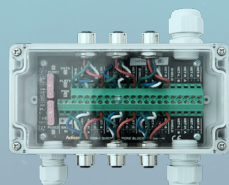

EMU-1 NMEA 2000 Engine Monitoring Unit

DST-2 Digital Depth, Speed & Temperature Transducer Interface

NGX-1 NMEA 2000 Dual Gateway

WGX-1 NMEA 2000 Wi-Fi Gateway

W2K-1 NMEA 2000 to Wi-Fi Gateway

PRO-NDC-1E NMEA 0183 Intelligent Multiplexer

PRO-BUF-2 NMEA 0183 Intelligent Buffer

PRO-NBF-1 NMEA 0183 Buffer

PRO-MUX-2 NMEA 0183 Intelligent Multiplexer

PRO-NDC-1E2K NMEA 0183 Multiplexer / NMEA 2000 Gateway

QNB-1 Quick Network Block

USG-2 USB to Serial Gateway