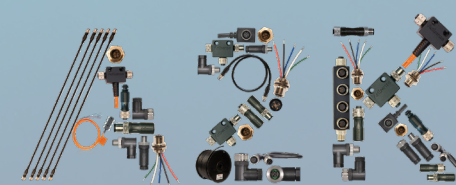

EMU-1 NMEA 2000 Engine Monitoring Unit

DST-2 Digital Depth, Speed & Temperature Transducer Interface

NGX-1 NMEA 2000 Dual Gateway

WGX-1 NMEA 2000 Wi-Fi Gateway

W2K-1 NMEA 2000 to Wi-Fi Gateway

PRO-NDC-1E NMEA 0183 Intelligent Multiplexer

PRO-BUF-2 NMEA 0183 Intelligent Buffer

PRO-NBF-1 NMEA 0183 Buffer

PRO-MUX-2 NMEA 0183 Intelligent Multiplexer

PRO-NDC-1E2K NMEA 0183 Multiplexer / NMEA 2000 Gateway

QNB-1 Quick Network Block

USG-2 USB to Serial Gateway

OPTO-4 Serial Opto Isolator

NMEA 2000 Network Range